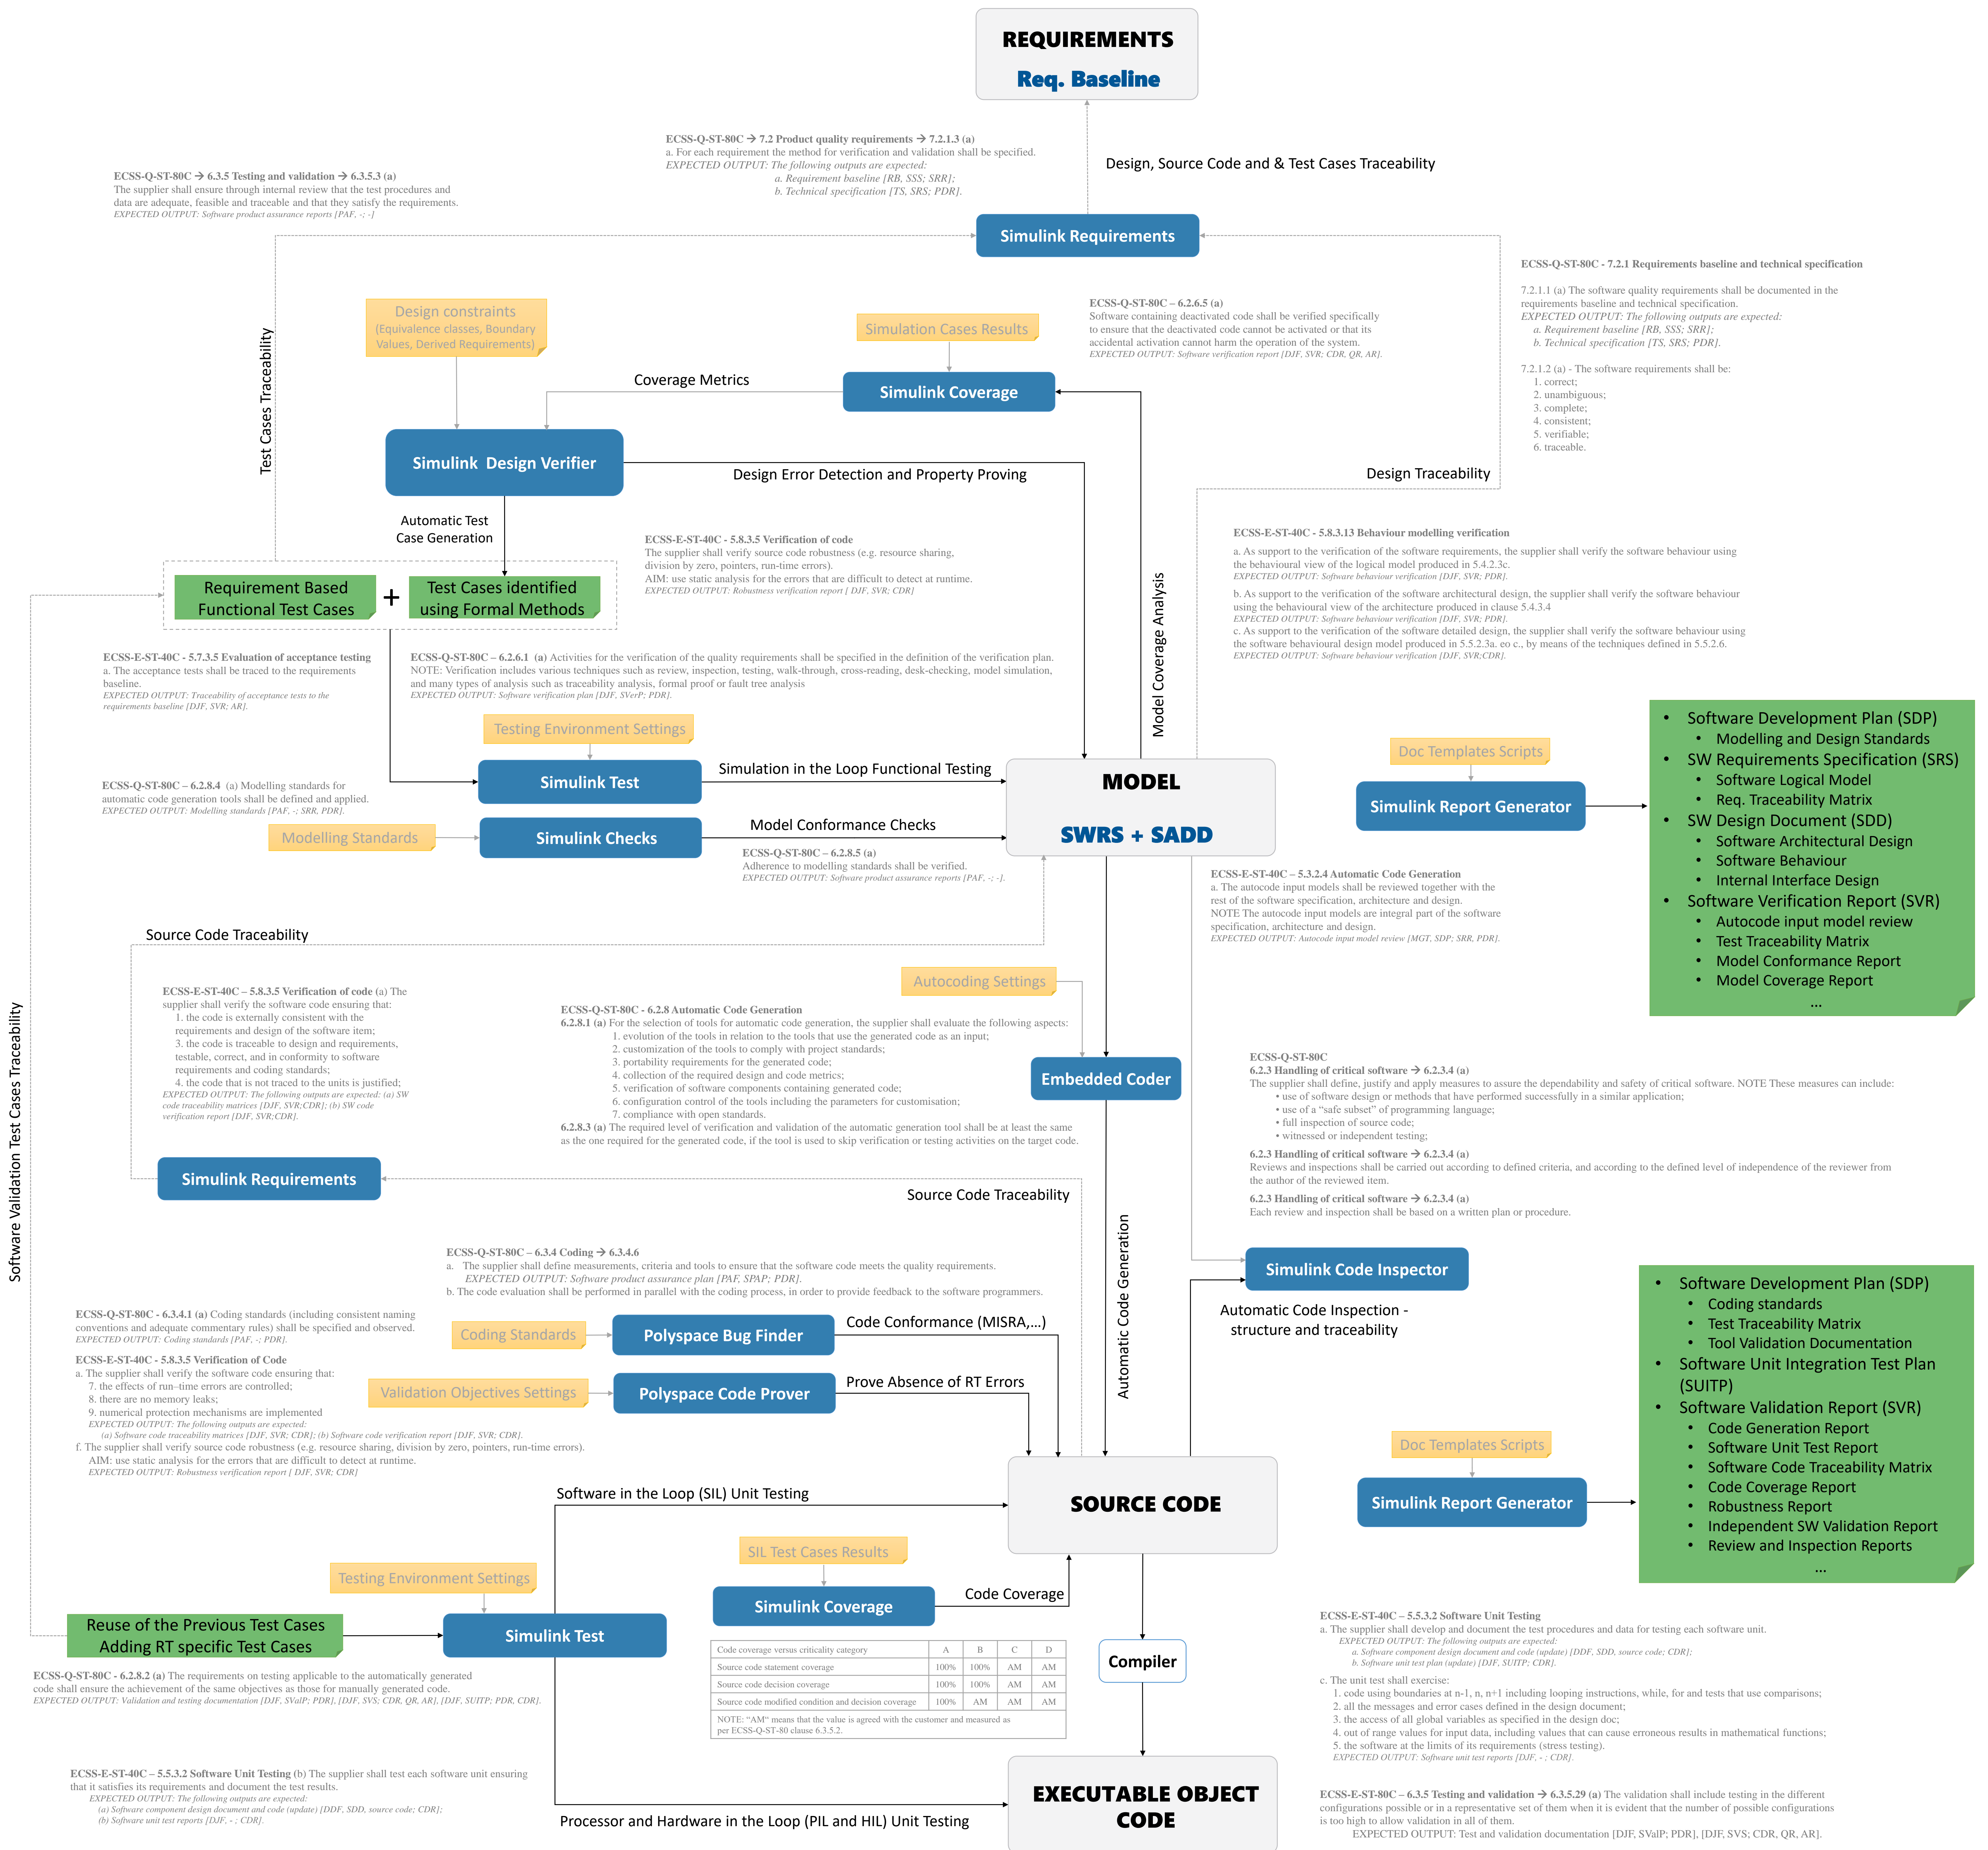

## ECSS Workflow for Automatic Code Generation - ESA Software Product Assurance Workshop

### Effort Distribution in Traditional Development Workflows

### Effort Distribution in Model-Based Design Workflows